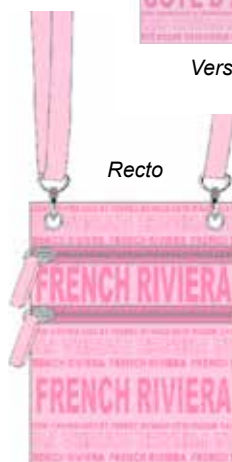

Verso

Verso

Verso

Recto

Recto

Recto

**B06M23-1FR-BLUE**

Sac Passeport Bandoulière  
French Riviera Bleu (x5)  
21 x 17 cm

**B06M23-1FR-PINK**

Sac Passeport Bandoulière  
French Riviera Rose (x5)  
21 x 17 cm

**B06M23-1FR-GREEN**

Sac Passeport Bandoulière  
French Riviera Vert (x5)  
21 x 17 cm