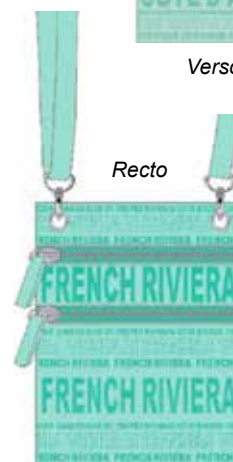

Verso

Verso

Verso

Recto

Recto

Recto

**B06M23-1FR-BLUE**

Sac Passeport Bandoulière  
French Riviera Bleu (x5)  
21 x 17 cm

**B06M23-1FR-PINK**

Sac Passeport Bandoulière  
French Riviera Rose (x5)  
21 x 17 cm

**B06M23-1FR-GREEN**

Sac Passeport Bandoulière  
French Riviera Vert (x5)  
21 x 17 cm