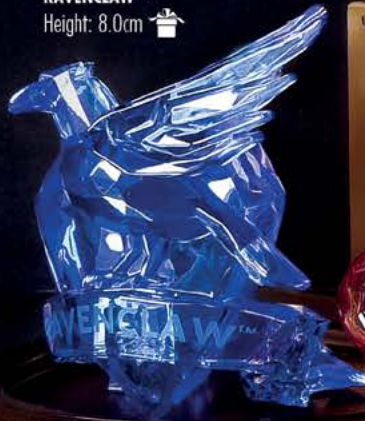

The Harry Potter™ Licensed Facets collection brings the Wizarding World™ to life in these light reflective, multi-faceted figurines. Made from high grade acrylic, they sparkle with show-stopping detail.

6012985

RAVENCLAW™

Height: 8.0cm