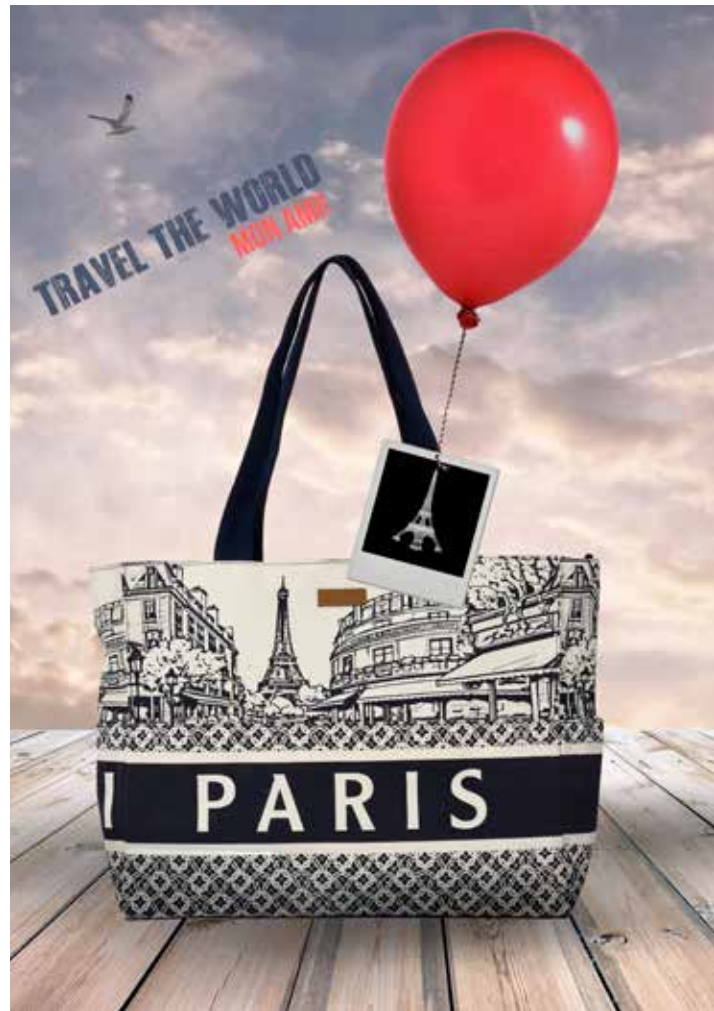

B2226L-GREY
Cabas City Paris Bicolore Gris (x5)
38 x 30 cm