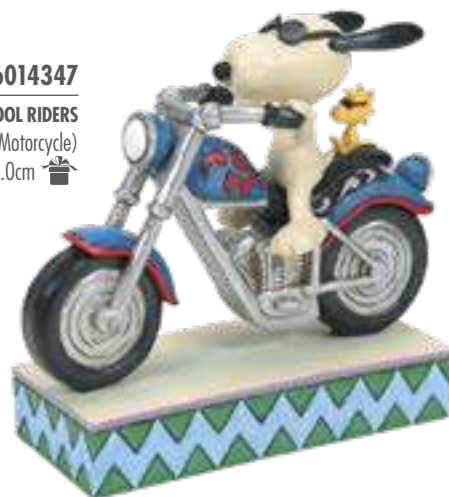

6014347
COOL RIDERS
(Snoopy Riding Motorcycle)
Height: 15.0cm 🎁