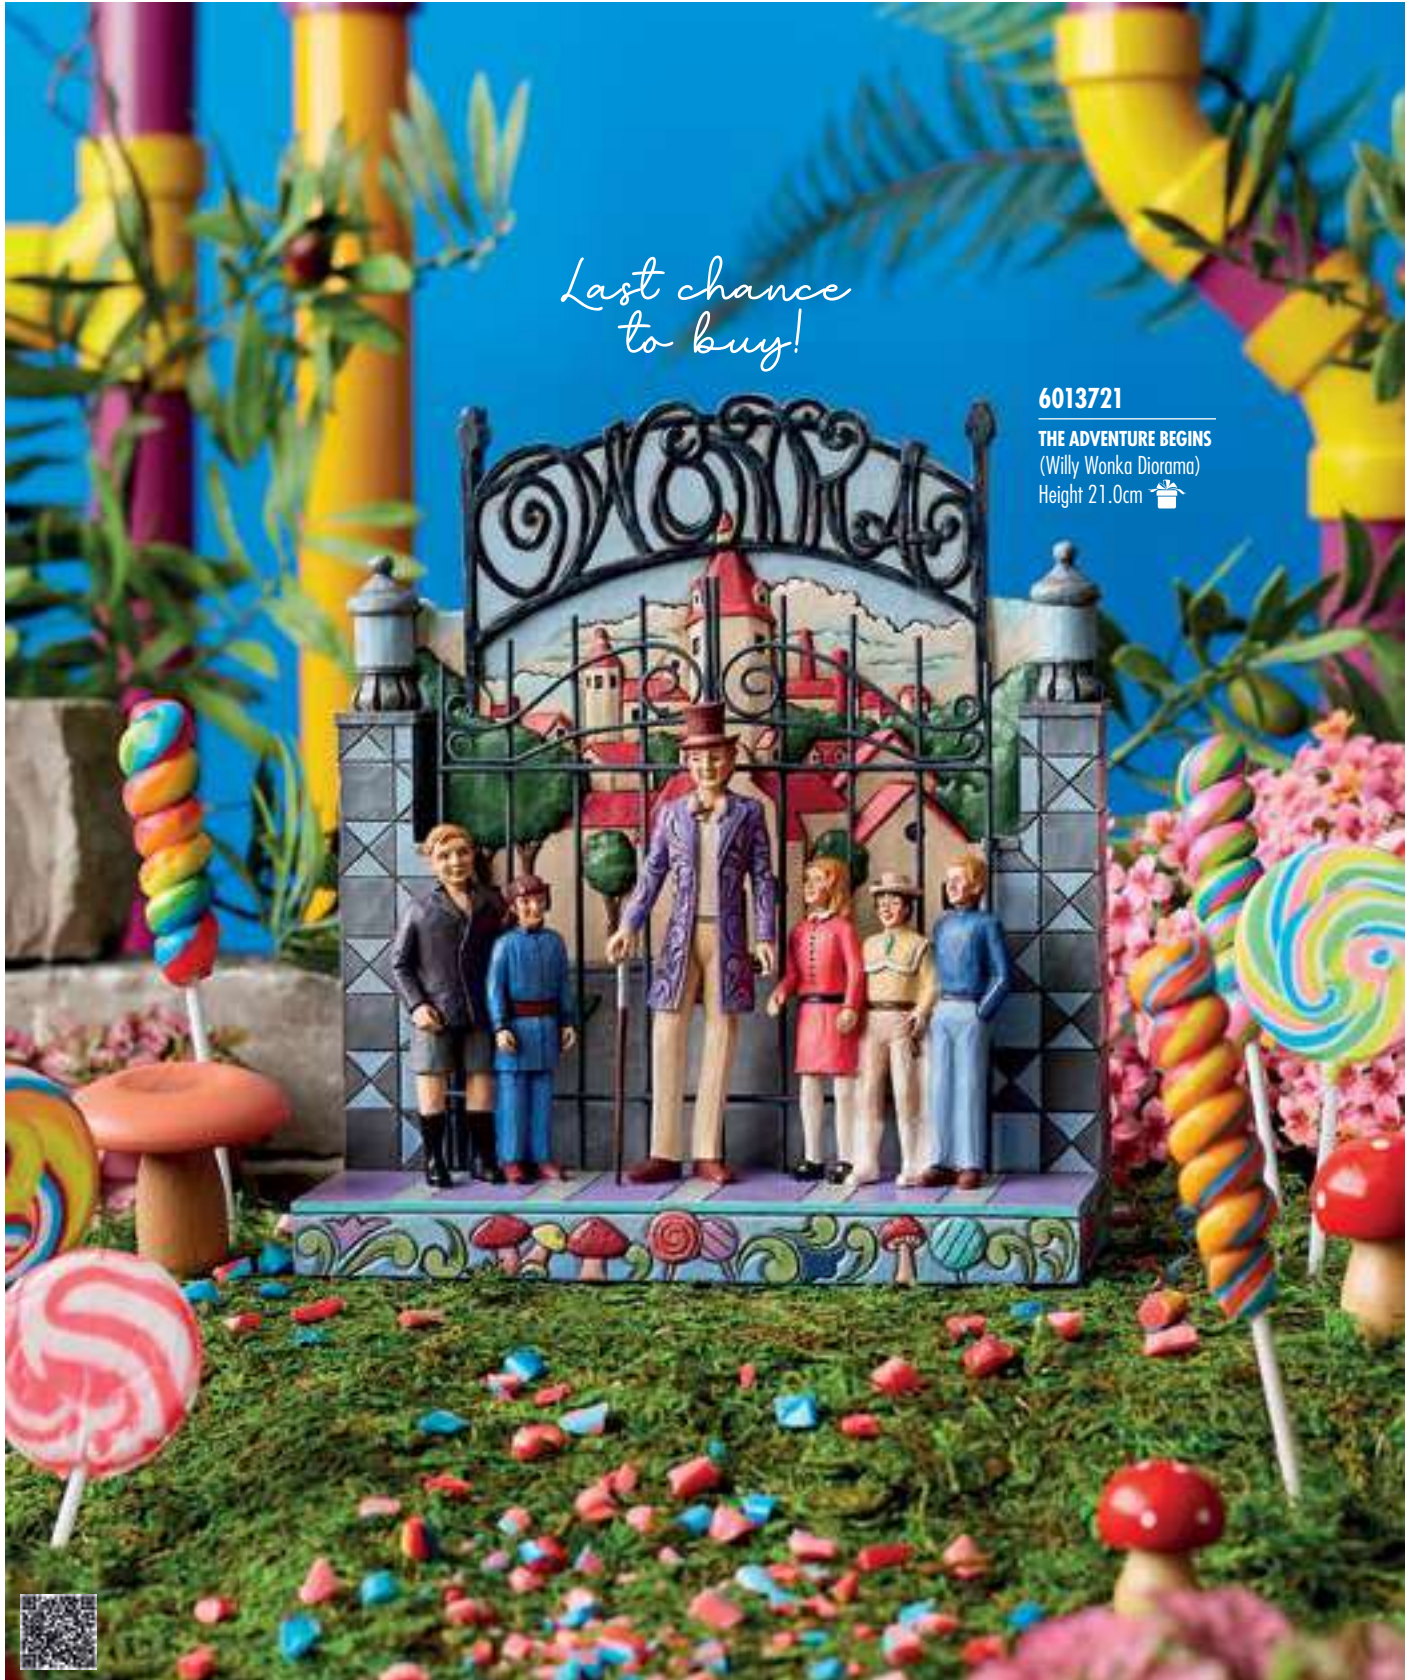

**A27553**  
EYORE  
Height: 7.0cm 🎁

**A27551**  
POOH  
Height: 8.5cm 🎁

**A27552**  
TIGGER  
Height: 8.5cm 🎁

**A21430**  
LUMIERE  
Height: 8.5cm 🎁

**A28960**  
BEAUTY AND THE BEAST  
Height: 10.5cm 🎁

**A9046**  
SNOW WHITE  
Height: 12.5cm 🎁

**A9039**  
BASHFUL  
Height: 7.5cm 🎁

**A9041**  
DOPEY  
Height: 6.5cm 🎁

**A9040**  
DOC  
Height: 7.5cm 🎁

**A9043**  
HAPPY  
Height: 7.5cm 🎁

**A9044**  
SLEEPY  
Height: 7.5cm 🎁

**A9045**  
SNEEZY  
Height: 7.5cm 🎁

**A9042**  
GRUMPY  
Height: 7.5cm 🎁

DESIGNS BY  
**JIM SHORE™**

Your golden ticket!  
Taking inspiration from the iconic  
1971 film featuring Gene Wilder,  
Jim Shore brings the nostalgia and  
magic of Willy Wonka and the  
Chocolate Factory™ into the home  
with his newest collection.

*Last chance  
to buy!*

**6013721**

**THE ADVENTURE BEGINS**  
(Willy Wonka Diorama)  
Height 21.0cm 

**6013724**  
**THE WONDERS OF WILLY WONKA**  
 (Willy Wonka & Characters Stacked)  
 Height: 32.0cm 🎁